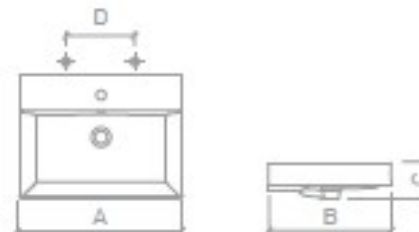

Características Gerais

Use | Installation Manual :

Not included in the package

Complements:

4V9111 - Universal tic-tac basin pop up waste chrome (big cover)

4V9211 - Universal tic-tac basin pop up waste chrome (small cover)

4V9511 - Wash basin cylindrical syphon chrome

4V9611 - Washbasin square syphon chrome

Taps with and without pop up waste

Package:

Individual box

Selling points:

Reinterpretation of the classic Novelda washbasins, which highlighting the visual impact of their minimalist forms and with a current design, it combines easily with any other elements in the bathroom.

			A	B	C	D
1	118100	50	498	451	133	275
2	118110	60	602	451	133	280
3	118120	70	702	451	133	280

Novelda Plus washbasins